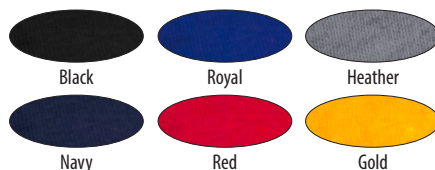

1500

1500: YUPOONG CUFFED KNIT CAP

- 100% turbo spun acrylic knit
- Hypoallergenic
- Tight knit allows for easy embroidery
- Hand washable
- Approximately 12" length

Colors: Black, Royal, Heather, Navy, Red, Gold

1-50	\$9.70	\$7.99
51-200	\$9.20	\$6.99
201+	\$8.70	\$5.99

INCLUDES LOGO!
NO SETUP OR ARTWORK FEES!

1501

1501: YUPOONG CUFFED KNIT CAP

- 100% turbo spun acrylic knit
- Hypoallergenic
- Tight knit allows for easy embroidery
- Hand washable
- Approximately 8.5" length

Colors: Black, Royal, Heather, Navy, Red, Spruce, White, Orange, Carolina Blue, & Maroon

1-50	\$9.70	\$7.99
51-200	\$9.20	\$6.99
201+	\$8.70	\$5.99